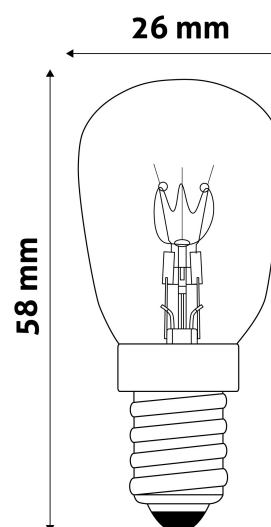

PRODUCT OUTLINE