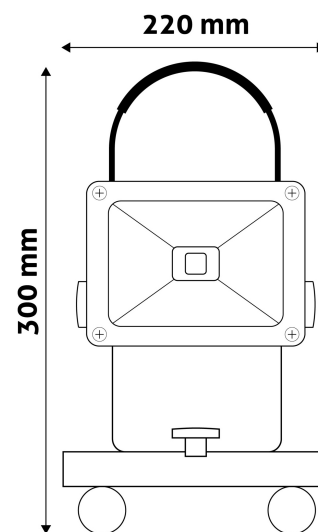

PRODUCT OUTLINE