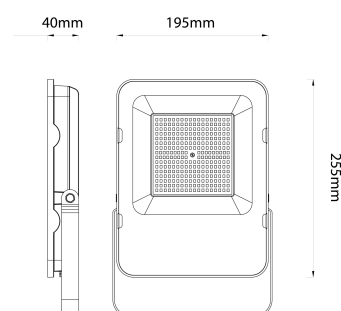

PRODUCT OUTLINE