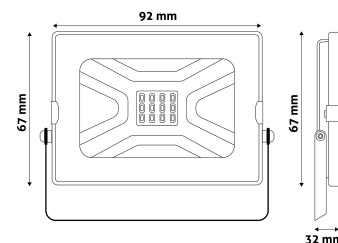

PRODUCT OUTLINE