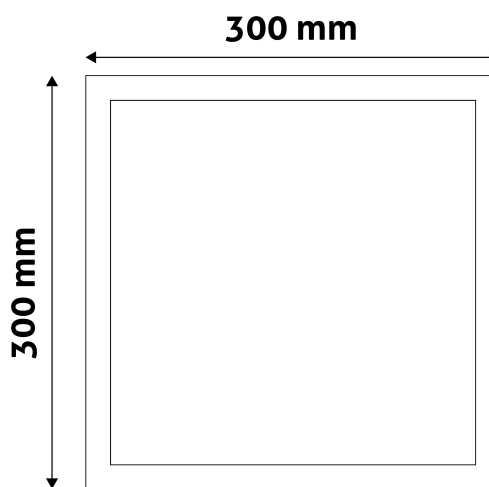

Wattage:	24W
Voltage:	220-240V
Beam angle:	120°
Dimmability:	No
Lumen output:	1 990lm
Color temperature:	
Lifetime:	25 000h
Energy class:	
Type of LED:	SMD
CRI:	80
IP standard:	IP20

BOX PICTURE

Avide LED Ceiling Lamp Surface Mounted Square ALU 24W WW 3000K

PRODUCT SIZE

Width: 300mm
 Height: 31.5mm

CARDBOARD BOX

EAN: 5999097908885
 Packaging: 1/b 20/c 240/p
 Dimensions: 300mm x 39mm x 300mm
 Net weight: 675g
 Gross weight: 795g

CARTON

EAN: 5999097908892
 Packaging: 1/b 20/c 240/p
 Dimensions: 625mm x 420mm x 325mm
 Net weight: 13.5kg
 Gross weight: 15.9kg

PALLET EXAMPLE

Height:
 Width: 120cm (std Euro pallet)
 Depth: 80cm (std Euro pallet)
 Cartons per pallet: 12carton/pallet
 Cartons per row:
 Net weight: 162kg
 Gross weight: 190.8kg

PRODUCT PICTURE

PRODUCT OUTLINE