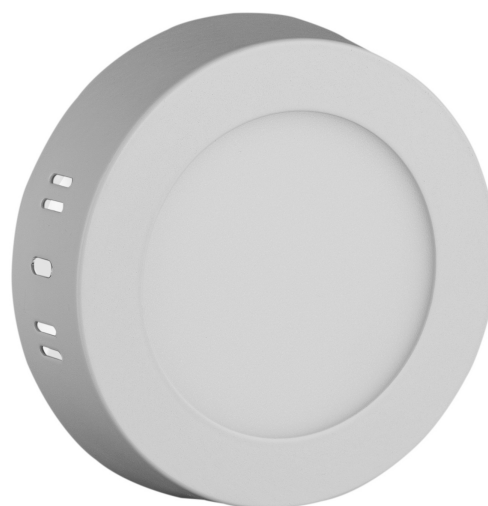

Avide LED Ceiling Lamp Surface Mounted Round ALU 6W WW 3000K

Product code: ACSMWW-R-6W-ALU
Brand link: avidelighting.com/qr/ACSMWW-R-6W-ALU
ID: AB-190518
Company name: Bramcke Hungary Kft.
Company address: Kishatár utca 17., 4031 Debrecen

Date of issue: 2024-10-03
Page: 2/3

PRODUCT SIZE

Diameter: 120mm
Height: 31.5mm

CARDBOARD BOX

EAN: 5999097912387
Packaging: 1/b 50/c 1600/p
Dimensions: 125mm x 39mm x 125mm
Net weight: 138g
Gross weight: 148g

CARTON

EAN: 5999097912394
Packaging: 1/b 50/c 1600/p
Dimensions: 645mm x 220mm x 270mm
Net weight: 6.9kg
Gross weight: 7.4kg

PALLET EXAMPLE

Height:
Width: 120cm (std Euro pallet)
Mepth: 80cm (std Euro pallet)
Cartons per pallet: 32carton/pallet
Cartons per row:
Net weight: 220.8kg
Gross weight: 236.8kg

PRODUCT PICTURE