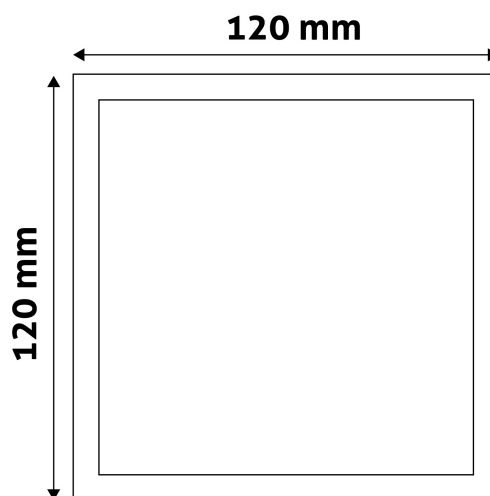

Wattage: 6W
Voltage: 220-240V
Beam angle: 120°
Dimmability: No
Lumen output: 420lm
Color temperature:
Lifetime: 25 000h
Energy class:
Type of LED: SMD
CRI: 80
IP standard: IP20

BOX PICTURE

Avide LED Ceiling Lamp Surface Mounted Square ALU 6W NW 4000K

PRODUCT SIZE

Width: 120mm
 Height: 31.5mm

CARDBOARD BOX

EAN: 5999097912066
 Packaging: 1/b 50/c 1600/p
 Dimensions: 125mm x 39mm x 125mm
 Net weight: 138g
 Gross weight: 148g

CARTON

EAN: 5999097912073
 Packaging: 1/b 50/c 1600/p
 Dimensions: 645mm x 220mm x 270mm
 Net weight: 6.9kg
 Gross weight: 7.4kg

PALLET EXAMPLE

Height:
 Width: 120cm (std Euro pallet)
 Depth: 80cm (std Euro pallet)
 Cartons per pallet: 32carton/pallet
 Cartons per row:
 Net weight: 220.8kg
 Gross weight: 236.8kg

PRODUCT PICTURE

PRODUCT OUTLINE