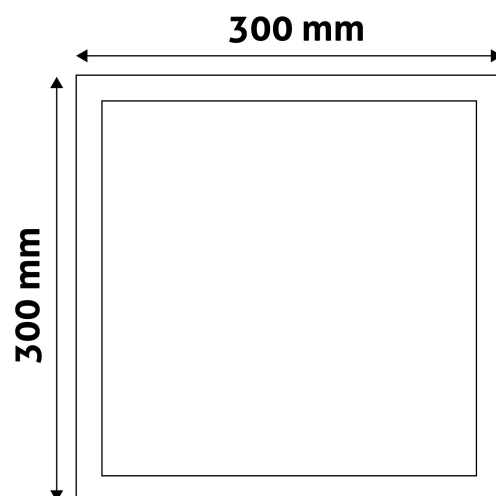

Page: 2/3

PRODUCT SIZE

Width: 297mm
 Height: 31.5mm

CARDBOARD BOX

EAN: 5999097908861
 Packaging: 1/b 20/c 240/p
 Dimensions: 303mm x 303mm x 35mm
 Net weight: 675g
 Gross weight: 795g

CARTON

EAN: 5999097908878
 Packaging: 1/b 20/c 240/p
 Dimensions: 630mm x 420mm x 325mm
 Net weight: 13.5kg
 Gross weight: 15.9kg

PALLET EXAMPLE

Height:
 Width: 120cm (std Euro pallet)
 Mepth: 80cm (std Euro pallet)
 Cartons per pallet: 12carton/pallet
 Cartons per row:
 Net weight: 162kg
 Gross weight: 190.8kg

PRODUCT PICTURE

PRODUCT OUTLINE