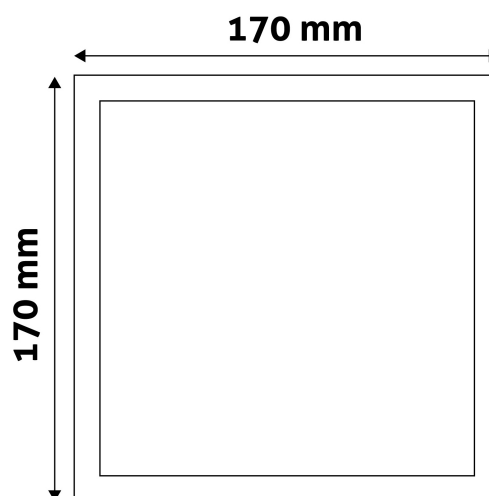

Wattage:	12W
Voltage:	220-240V
Beam angle:	120°
Dimmability:	No
Lumen output:	950lm
Color temperature:	
Lifetime:	25 000h
Energy class:	
Type of LED:	SMD
CRI:	80
IP standard:	IP20

BOX PICTURE

Avide LED Ceiling Lamp Surface Mounted Square ALU 12W NW 4000K

Page: 2/3

PRODUCT SIZE

Width: 170mm
Height: 31.5mm

CARDBOARD BOX

EAN: 5999562281987
Packaging: 1/b 40/c 1440/p
Dimensions: 180mm x 45mm x 176mm
Net weight: 255g
Gross weight: 292.5g

CARTON

EAN: 5999562281994
Packaging: 1/b 40/c 1440/p
Dimensions: 475mm x 390mm x 380mm
Net weight: 10.2kg
Gross weight: 11.7kg

PALLET EXAMPLE

Height:
Width: 120cm (std Euro pallet)
Mepth: 80cm (std Euro pallet)
Cartons per pallet: 36carton/pallet
Cartons per row:
Net weight: 367.2kg
Gross weight: 421.2kg

PRODUCT PICTURE

PRODUCT OUTLINE