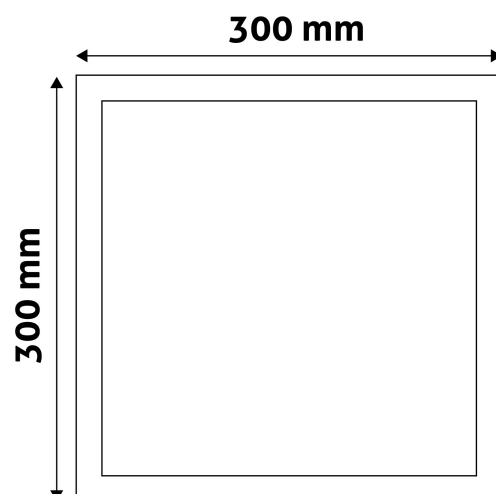

Page: 2/3

PRODUCT SIZE

Width: 300mm
Height: 31.5mm

CARDBOARD BOX

EAN: 5999097913162
Packaging: 1/b 20/c 240/p
Dimensions: 303mm x 303mm x 30mm
Net weight: 675g
Gross weight: 795g

CARTON

EAN: 5999097913179
Packaging: 1/b 20/c 240/p
Dimensions: 625mm x 420mm x 325mm
Net weight: 13.5kg
Gross weight: 15.9kg

PALLET EXAMPLE

Height:
Width: 120cm (std Euro pallet)
Mepth: 80cm (std Euro pallet)
Cartons per pallet: 12carton/pallet
Cartons per row:
Net weight: 162kg
Gross weight: 190.8kg

PRODUCT PICTURE

PRODUCT OUTLINE