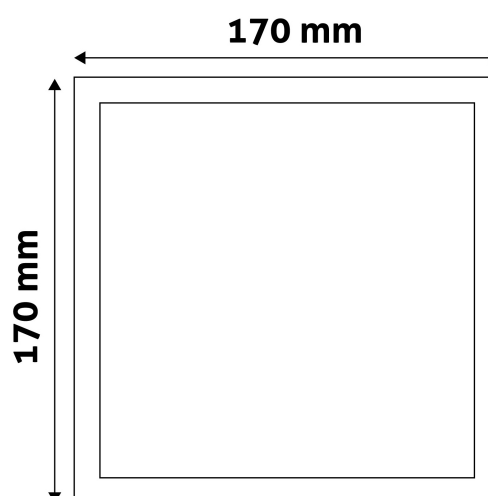

Wattage:	12W
Voltage:	220-240V
Beam angle:	120°
Dimmability:	No
Lumen output:	960lm
Color temperature:	
Lifetime:	25 000h
Energy class:	
Type of LED:	SMD
CRI:	80
IP standard:	IP20

BOX PICTURE

Avide LED Ceiling Lamp Surface Mounted Square ALU 12W CW 6400K

Page: 2/3

PRODUCT SIZE

Width: 170mm
Height: 31.5mm

CARDBOARD BOX

EAN: 5999562282021
Packaging: 1/b 40/c 1440/p
Dimensions: 173mm x 37mm x 173mm
Net weight: 255g
Gross weight: 292.5g

CARTON

EAN: 5999562282038
Packaging: 1/b 40/c 1440/p
Dimensions: 885mm x 220mm x 193mm
Net weight: 10.2kg
Gross weight: 11.7kg

PALLET EXAMPLE

Height:
Width: 120cm (std Euro pallet)
Mepth: 80cm (std Euro pallet)
Cartons per pallet: 36carton/pallet
Cartons per row:
Net weight: 367.2kg
Gross weight: 421.2kg

PRODUCT PICTURE

PRODUCT OUTLINE