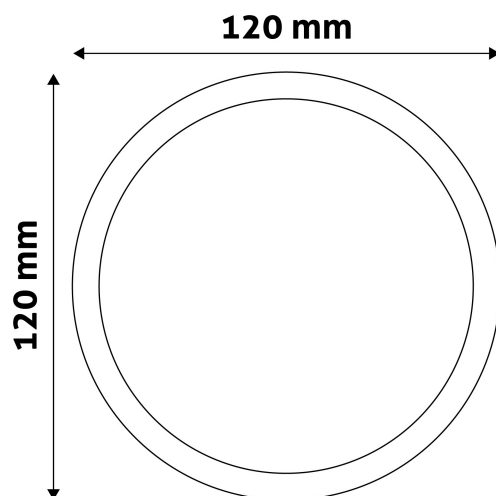

Page: 2/3

PRODUCT SIZE

Diameter: 120mm
 Height: 31.5mm

CARDBOARD BOX

EAN: 5999097912400
 Packaging: 1/b 50/c 1600/p
 Dimensions: 125mm x 39mm x 125mm
 Net weight: 138g
 Gross weight: 148g

CARTON

EAN: 5999097912417
 Packaging: 1/b 50/c 1600/p
 Dimensions: 645mm x 220mm x 270mm
 Net weight: 6.9kg
 Gross weight: 7.4kg

PALLET EXAMPLE

Height:
 Width: 120cm (std Euro pallet)
 Mepth: 80cm (std Euro pallet)
 Cartons per pallet: 32carton/pallet
 Cartons per row:
 Net weight: 220.8kg
 Gross weight: 236.8kg

PRODUCT PICTURE

PRODUCT OUTLINE