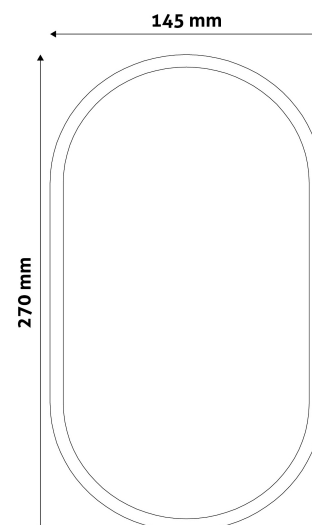

PRODUCT OUTLINE