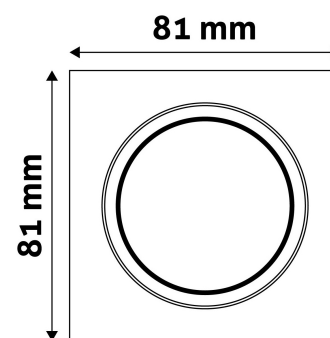

PRODUCT OUTLINE