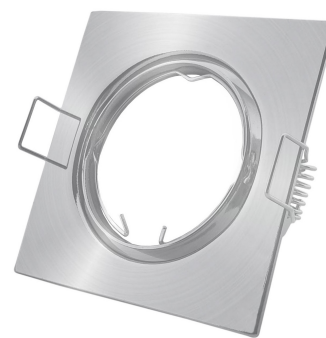

Avide GU10 Frame Square Swivel Satin Nickel

Product code:	ABGU10F-SS-SN
Brand link:	avidelighting.com/qr/ABGU10F-SS-SN
ID:	AB-190518
Company name:	Bramcke Hungary Kft.
Company address:	Kisatár utca 17., 4031 Debrecen

QR code:

Date of issue: 2024-10-03

Page: 1/3

SPECIFICATIONS

EAN code:	5999097917207
Warranty:	2year(s)
Socket:	GU10
Color:	Satin nickel
Material:	Metal
Working temperature:	
Packaging:	1/b 100/c 3000/p
Certifications:	CE

TECHNICAL DETAILS

Wattage:	
Voltage range:	220-240V
Inner diameter:	55mm
Cut out size:	65mm
Swivel:	Yes
IP standard:	IP20

BOX PICTURE

Avide GU10 Frame Square Swivel Satin Nickel

Product code: ABGU10F-SS-SN
Brand link: avidelighting.com/qr/ABGU10F-SS-SN
ID: AB-190518
Company name: Bramcke Hungary Kft.
Company address: Kishatár utca 17., 4031 Debrecen

PRODUCT PICTURE

PRODUCT OUTLINE

Avide GU10 Frame Square Swivel Satin Nickel

Product code: ABGU10F-SS-SN
Brand link: avidelighting.com/qr/ABGU10F-SS-SN
ID: AB-190518
Company name: Bramcke Hungary Kft.
Company address: Kishatár utca 17., 4031 Debrecen