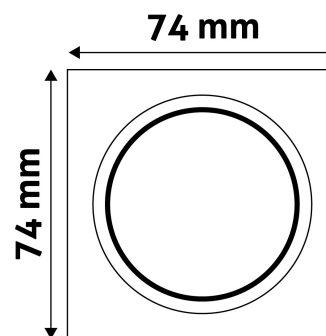

PRODUCT OUTLINE