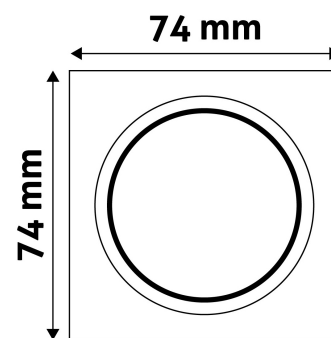

PRODUCT OUTLINE