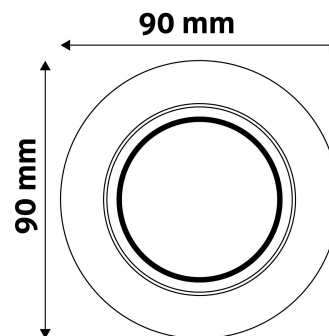

PRODUCT OUTLINE