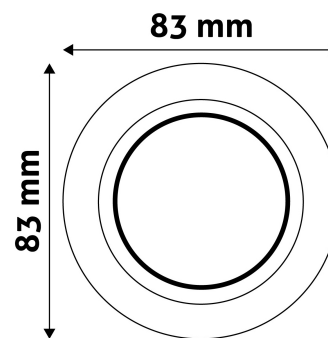

PRODUCT OUTLINE