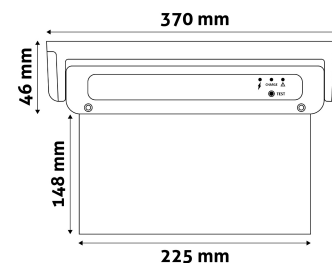

PRODUCT OUTLINE