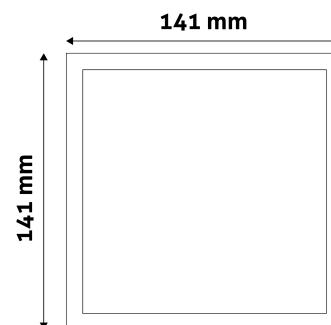

PRODUCT OUTLINE