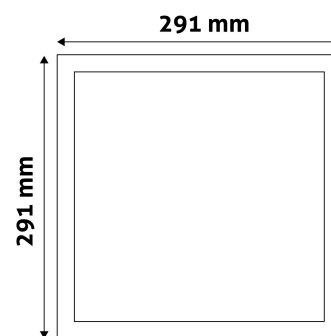

Page: 2/3

PRODUCT SIZE

Width: 291mm
Height: 291mm
Cut out size: 280mm

CARDBOARD BOX

EAN: 5999097913100
Packaging: 1/b 20/c 240/p
Dimensions: 300mm x 39mm x 320mm
Net weight: 675g
Gross weight: 795g

CARTON

EAN: 5999097913117
Packaging: 1/b 20/c 240/p
Dimensions: 630mm x 420mm x 345mm
Net weight: 13.5kg
Gross weight: 15.9kg

PALLET EXAMPLE

Height:
Width: 120cm (std Euro pallet)
Mepth: 80cm (std Euro pallet)
Cartons per pallet: 12carton/pallet
Cartons per row:
Net weight: 162kg
Gross weight: 190.8kg

PRODUCT PICTURE

PRODUCT OUTLINE