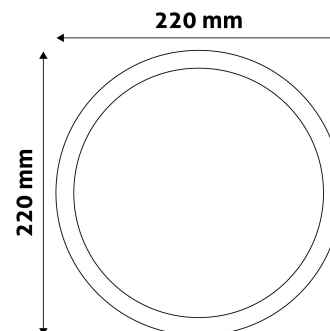

Page: 2/3

PRODUCT SIZE

Diameter: 220mm
Height:
Cut out size: 201mm

CARDBOARD BOX

EAN: 5999562281277
Packaging: 1/b 20/c 400/p
Dimensions: 220mm x 34mm x 260mm
Net weight: 370g
Gross weight: 431g

CARTON

EAN: 5999562281284
Packaging: 1/b 20/c 400/p
Dimensions: 470mm x 375mm x 285mm
Net weight: 7.4kg
Gross weight: 8.62kg

PALLET EXAMPLE

Height:
Width: 120cm (std Euro pallet)
Mepth: 80cm (std Euro pallet)
Cartons per pallet: 20carton/pallet
Cartons per row:
Net weight: 148kg
Gross weight: 172.4kg

PRODUCT PICTURE

PRODUCT OUTLINE