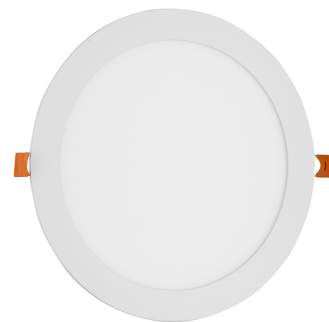

Avide LED Ceiling Lamp Recessed Panel Round ALU 18W WW 3000K

Product code: ACRPWW-R-18W-ALU
Brand link: avidelighting.com/qr/ACRPWW-R-18W-ALU
ID: AB-190518
Company name: Bramcke Hungary Kft.
Company address: Kishatár utca 17., 4031 Debrecen

QR code:

Date of issue: 2024-10-03

Page: 2/3

PRODUCT SIZE

Diameter: 220mm
Height:
Cut out size: 201mm

CARDBOARD BOX

EAN: 5999562281277
Packaging: 1/b 20/c 400/p
Dimensions: 220mm x 34mm x 260mm
Net weight: 370g
Gross weight: 431g

CARTON

EAN: 5999562281284
Packaging: 1/b 20/c 400/p
Dimensions: 470mm x 375mm x 285mm
Net weight: 7.4kg
Gross weight: 8.62kg

PALLET EXAMPLE

Height:
Width: 120cm (std Euro pallet)
Mepth: 80cm (std Euro pallet)
Cartons per pallet: 20carton/pallet
Cartons per row:
Net weight: 148kg
Gross weight: 172.4kg

PRODUCT PICTURE