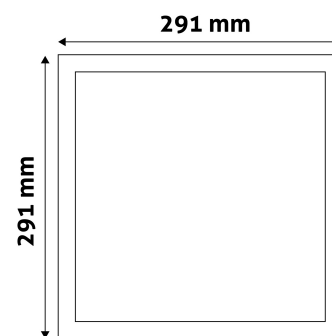

PRODUCT OUTLINE