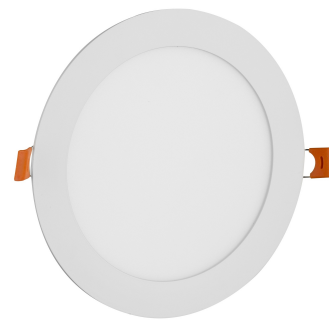

Avide LED Ceiling Lamp Recessed Panel Round ALU 12W CW 6400K

Product code: ACRPCW-R-12W-ALU
Brand link: avidelighting.com/qr/ACRPCW-R-12W-ALU
ID: AB-190518
Company name: Bramcke Hungary Kft.
Company address: Kishatár utca 17., 4031 Debrecen

Date of issue: 2024-10-03
Page: 2/3

PRODUCT SIZE

Diameter: 167mm
Height:
Cut out size: 151mm

CARDBOARD BOX

EAN: 5999562281215
Packaging: 1/b 40/c 1080/p
Dimensions: 170mm x 37mm x 203mm
Net weight: 255g
Gross weight: 292.5g

CARTON

EAN: 5999562281222
Packaging: 1/b 40/c 1080/p
Dimensions: 870mm x 210mm x 225mm
Net weight: 10.2kg
Gross weight: 11.7kg

PALLET EXAMPLE

Height:
Width: 120cm (std Euro pallet)
Mepth: 80cm (std Euro pallet)
Cartons per pallet: 27carton/pallet
Cartons per row:
Net weight: 275.4kg
Gross weight: 315.9kg

PRODUCT PICTURE