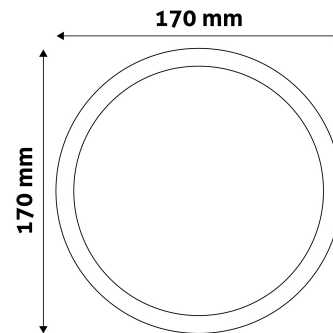

PRODUCT SIZE

Diameter: 167mm
 Height:
 Cut out size: 151mm

CARDBOARD BOX

EAN: 5999562281215
 Packaging: 1/b 40/c 1080/p
 Dimensions: 170mm x 37mm x 203mm
 Net weight: 255g
 Gross weight: 292.5g

CARTON

EAN: 5999562281222
 Packaging: 1/b 40/c 1080/p
 Dimensions: 870mm x 210mm x 225mm
 Net weight: 10.2kg
 Gross weight: 11.7kg

PALLET EXAMPLE

Height:
 Width: 120cm (std Euro pallet)
 Mepth: 80cm (std Euro pallet)
 Cartons per pallet: 27carton/pallet
 Cartons per row:
 Net weight: 275.4kg
 Gross weight: 315.9kg

PRODUCT PICTURE

PRODUCT OUTLINE