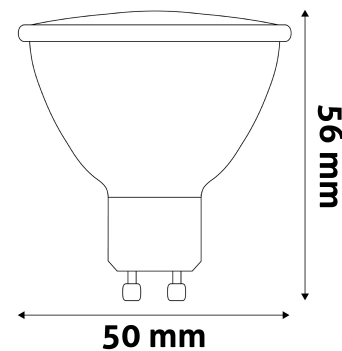

PRODUCT OUTLINE