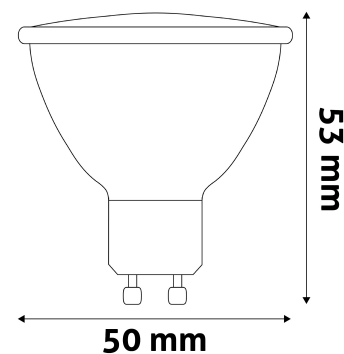

Wattage:	7W
Voltage:	220-240V
Beam angle:	100°
Dimmability:	No
Lumen output:	600lm
Color temperature:	2 700K
Lifetime:	25 000h
Energy class:	F
CRI:	80
IP standard:	IP20

BOX PICTURE

Avide LED Spot Alu+plastic 7W GU10 EW 2700K

Page: 2/3

PRODUCT SIZE

Diameter:	50mm
Height:	58mm

CARDBOARD BOX

EAN:	5999562288641
Packaging:	1/b 100/c 8400/p
Dimensions:	51mm x 94mm x 51mm
Net weight:	24g
Gross weight:	32g

CARTON

EAN:	5999562288658
Packaging:	1/b 100/c 8400/p
Dimensions:	280mm x 280mm x 272mm
Net weight:	2.4kg
Gross weight:	3.2kg

PALLET EXAMPLE

Height:	
Width:	120cm (std Euro pallet)
Depth:	80cm (std Euro pallet)
Cartons per pallet:	84carton/pallet
Cartons per row:	12pcs
Net weight:	201.6kg
Gross weight:	268.8kg

PRODUCT PICTURE

PRODUCT OUTLINE