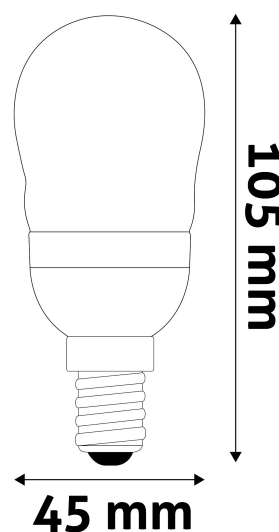

PRODUCT OUTLINE