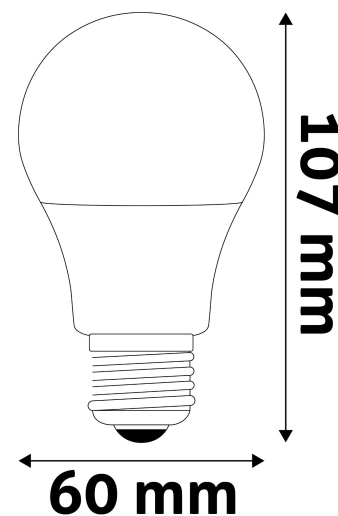

Wattage:	8W
Voltage:	220-240V
Beam angle:	180°
Dimmability:	No
Lumen output:	806lm
Color temperature:	3 000K
Lifetime:	15 000h
Energy class:	F
CRI:	80
IP standard:	IP20

BOX PICTURE

Avide LED Globe A60 8W E27 WW 3000K

Page: 2/3

PRODUCT SIZE

Diameter: 60mm
Height: 107mm

CARDBOARD BOX

EAN: 5999562284926
Packaging: 1/b 100/c 3500/p
Dimensions: 61mm x 136mm x 61mm
Net weight: 29g
Gross weight: 42g

CARTON

EAN: 5999562284933
Packaging: 1/b 100/c 3500/p
Dimensions: 630mm x 240mm x 320mm
Net weight: 2.9kg
Gross weight: 4.2kg

PALLET EXAMPLE

Height:
Width: 120cm (std Euro pallet)
Mepth: 80cm (std Euro pallet)
Cartons per pallet: 35carton/pallet
Cartons per row: 5pcs
Net weight: 101.5kg
Gross weight: 147kg

PRODUCT PICTURE

PRODUCT OUTLINE