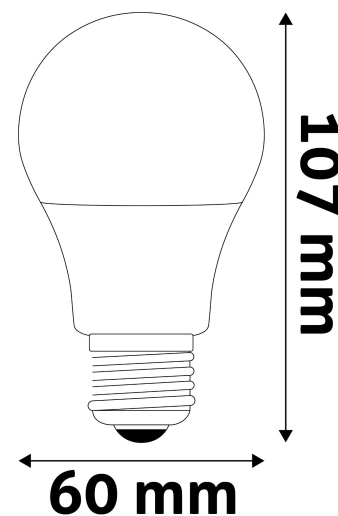

Wattage: 8W
Voltage: 220-240V
Beam angle: 180°
Dimmability: No
Lumen output: 806lm
Color temperature: 2 700K
Lifetime: 15 000h
Energy class: F
CRI: 80
IP standard: IP20

BOX PICTURE

Avide LED Globe A60 8W E27 EW 2700K

Page: 2/3

PRODUCT SIZE

Diameter:	60mm
Height:	107mm

CARDBOARD BOX

EAN:	5999097917108
Packaging:	1/b 100/c 3500/p
Dimensions:	58mm x 132mm x 58mm
Net weight:	29g
Gross weight:	42g

CARTON

EAN:	5999097917115
Packaging:	1/b 100/c 3500/p
Dimensions:	620mm x 225mm x 320mm
Net weight:	2.9kg
Gross weight:	4.2kg

PALLET EXAMPLE

Height:	
Width:	120cm (std Euro pallet)
Depth:	80cm (std Euro pallet)
Cartons per pallet:	35carton/pallet
Cartons per row:	
Net weight:	101.5kg
Gross weight:	147kg

PRODUCT PICTURE

PRODUCT OUTLINE