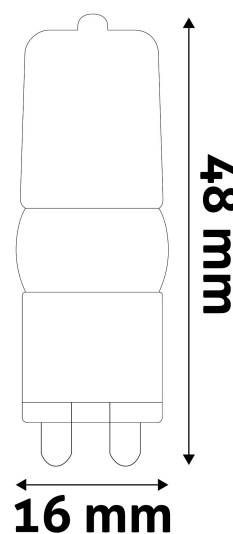

PRODUCT OUTLINE