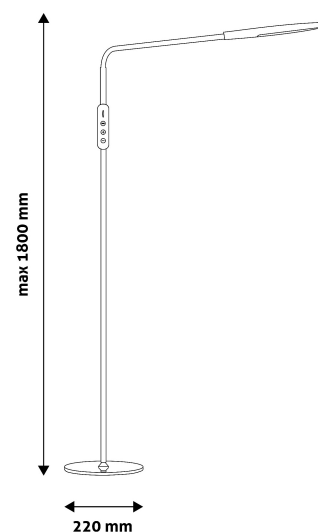

PRODUCT OUTLINE