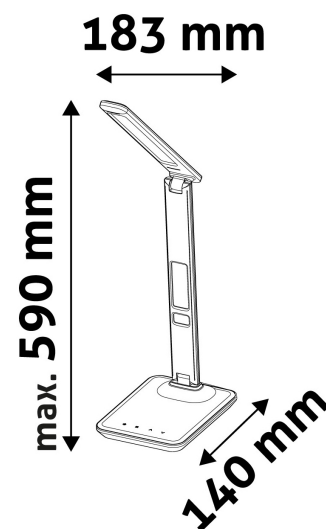

### TECHNICAL DETAILS

Wattage:	6W
Voltage:	220-240V
Built-in battery:	No
Beam angle:	170°
Dimmability:	Yes
Lumen output:	350lm
Color temperature:	5 000K
Lifetime:	30 000h
Energy class:	G
Type of LED:	SMD2835
Number of LEDs:	36pcs
CRI:	80
IP standard:	IP20

Date of issue: 2024-10-03

Page: 2/3

**PRODUCT SIZE**

Width: 183mm  
 Height: 590mm  
 Depth:

**CARDBOARD BOX**

EAN: 5999562280584  
 Packaging: 1/b 12/c 288/p  
 Dimensions: 171mm x 390mm x 60mm  
 Net weight: 822g  
 Gross weight: 1 069g

**CARTON**

EAN: 5999562280607  
 Packaging: 1/b 12/c 288/p  
 Dimensions: 410mm x 370mm x 385mm  
 Net weight: 9.864kg  
 Gross weight: 12.828kg

**PALLET EXAMPLE**

Height:  
 Width: 120cm (std Euro pallet)  
 Depth: 80cm (std Euro pallet)  
 Cartons per pallet: 24carton/pallet  
 Cartons per row: 6pcs  
 Net weight: 236.736kg  
 Gross weight: 307.872kg

**PRODUCT PICTURE**

**PRODUCT OUTLINE**