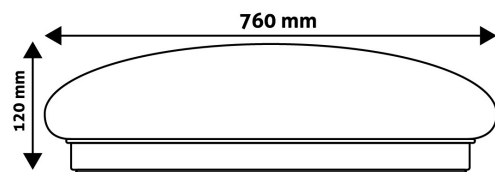

PRODUCT OUTLINE