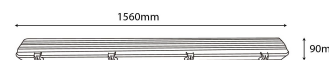

PRODUCT OUTLINE