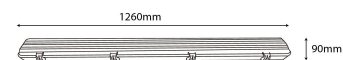

PRODUCT OUTLINE