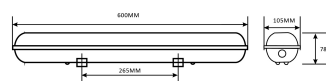

PRODUCT OUTLINE