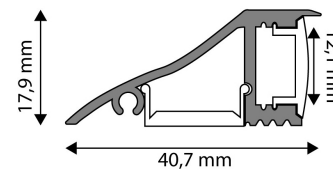

SPECIFICATIONS

EAN code: 5999097910482
Working temperature:
Packaging: (2/bl)
Certifications: CE

BOX PICTURE

TECHNICAL DETAILS

Voltage:
IP standard:

Avide Alu Profile Wall 2m

Product code: AAP-W-2M
Brand link: avidelighting.com/qr/AAP-W-2M
ID: AB-190518
Company name: Bramcke Hungary Kft.
Company address: Kishatár utca 17., 4031 Debrecen

QR code:

Date of issue: 2024-10-03

Page: 2/3

PRODUCT SIZE

Width: 17.9mm
Height: 40.7mm
Depth: 2 000mm

PRODUCT PICTURE

CARDBOARD BOX

EAN: 5999097910482
Packaging: (2/bl)
Dimensions: 41mm x 2 020mm x 18mm
Net weight: 184g
Gross weight: 210g

PRODUCT OUTLINE

CARTON

EAN: 5999097910499
Packaging: (2/bl)
Dimensions: 2 070mm x 175mm x 185mm
Net weight: 0.184kg
Gross weight: 0.21kg

PALLET EXAMPLE

Height:
Width: 120cm (std Euro pallet)
Mepth: 80cm (std Euro pallet)
Cartons per pallet: 1carton/pallet
Cartons per row:
Net weight: 0.184kg
Gross weight: 0.21kg