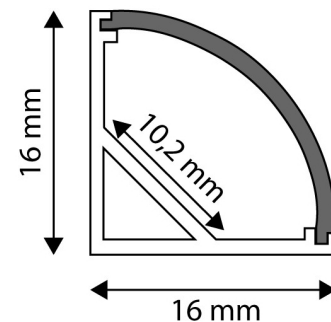

Page: 2/3

PRODUCT SIZE

Width: 21.9mm
 Height: 5mm
 Depth: 1 000mm

PRODUCT PICTURE

CARDBOARD BOX

EAN: 5999562289945
 Packaging: 1/b
 Dimensions: 20mm x 1 020mm x 5mm
 Net weight: 184g
 Gross weight: 210g

PRODUCT OUTLINE

CARTON

EAN: 5999562289952
 Packaging: 1/b
 Dimensions: 1 070mm x 190mm x 170mm
 Net weight: 0.184kg
 Gross weight: 0.21kg

PALLET EXAMPLE

Height:
 Width: 120cm (std Euro pallet)
 Mepth: 80cm (std Euro pallet)
 Cartons per pallet: 1carton/pallet
 Cartons per row:
 Net weight: 0.184kg
 Gross weight: 0.21kg