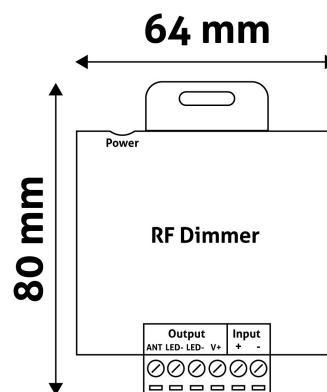

PRODUCT OUTLINE