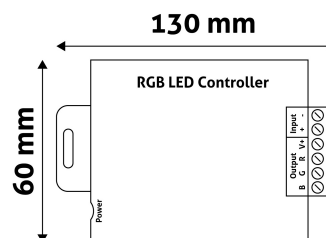

PRODUCT OUTLINE