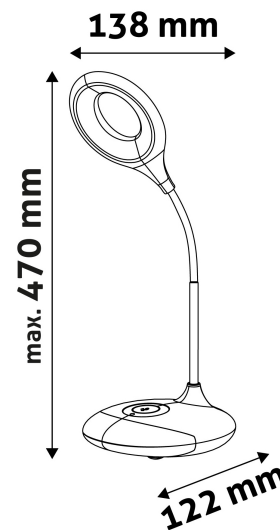

PRODUCT OUTLINE